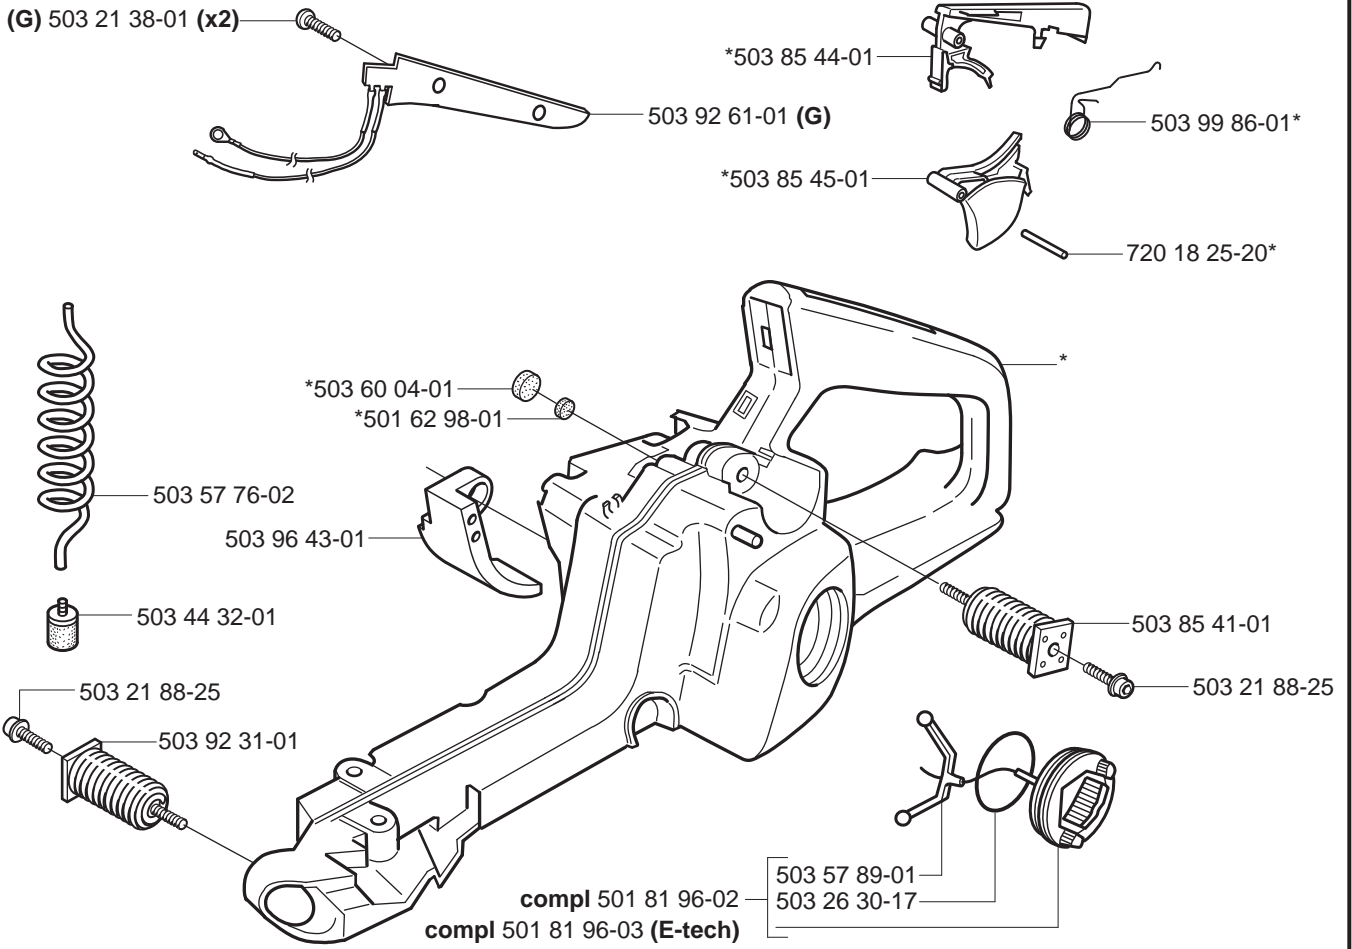

B

***compl 537 10 55-02**

C

***compl 503 92 80-02**

*501 63 97-01

D***compl 537 24 85-02 (357)****D*****compl 537 15 73-02 (359)**

E***compl 537 21 92-01 (357)****E*****compl 537 15 68-01 (359)****F*****compl 503 91 76-01 (EU)******compl 503 91 75-01 (FF)******compl 537 10 22-01 (E-tech)****G****80μ 537 01 09-01****44μ 537 01 09-02****FELT 537 01 09-03**

H***compl 503 92 53-71 (357XP, 359)**

J

*compl 503 92 30-71

K

L

Heated carburettor

M

*compl 503 93 06-03